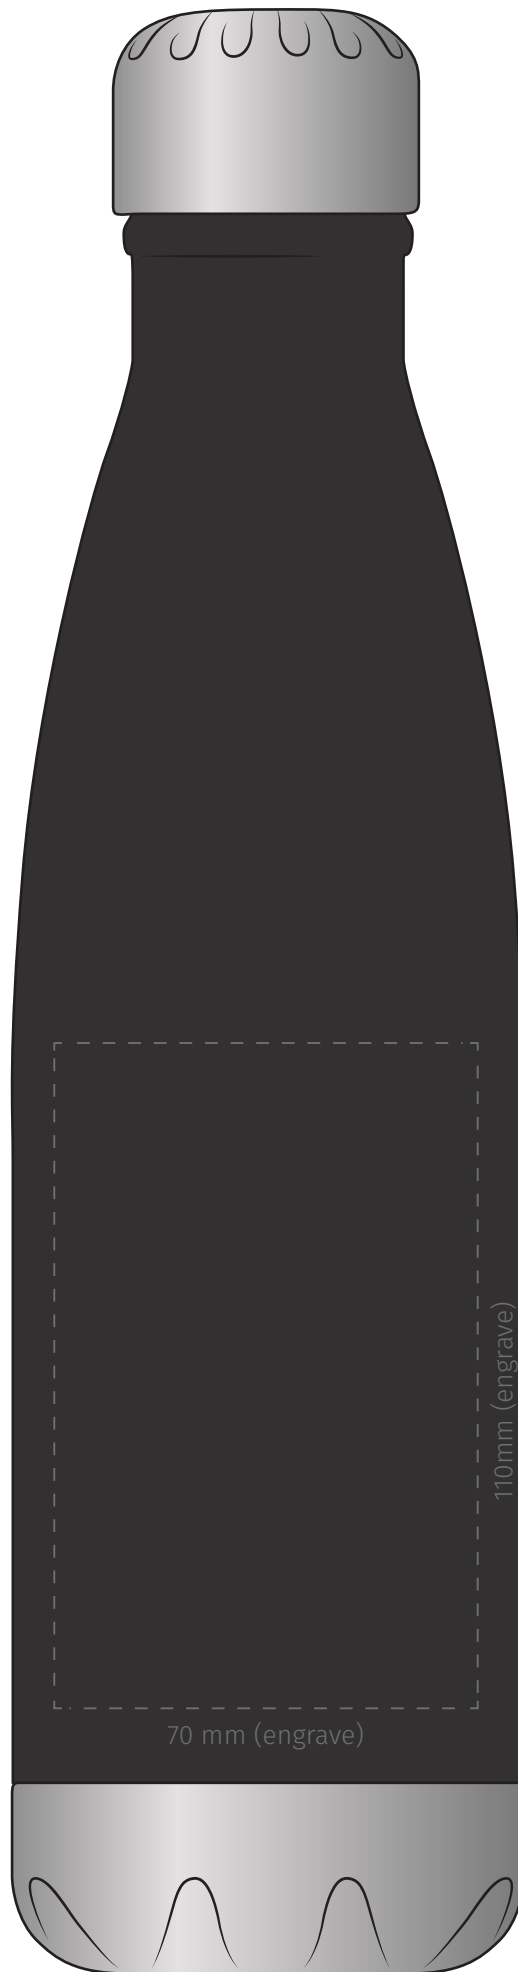

**TEMPLATE:**  
■ 1L THERMO BOTTLE

BRANDING Engrave  
Max engrave area 70 x 110mm

Item shown at 80% actual size when viewed on A4 paper

**TEMPLATE:**  
■ 1L THERMO BOTTLE

BRANDING Screen

Max print area 120 x 100mm

Item shown at 80% actual size when viewed on A4 paper

**TEMPLATE:**  
■ 1L THERMO BOTTLE

Item shown at 70% actual size when viewed on A4 paper

**Disclaimer:** Height of branding area can be increased, however quality may be lost (depending on the design)

BRANDING Digital Rotary  
Max print area 267.35 x 180mm