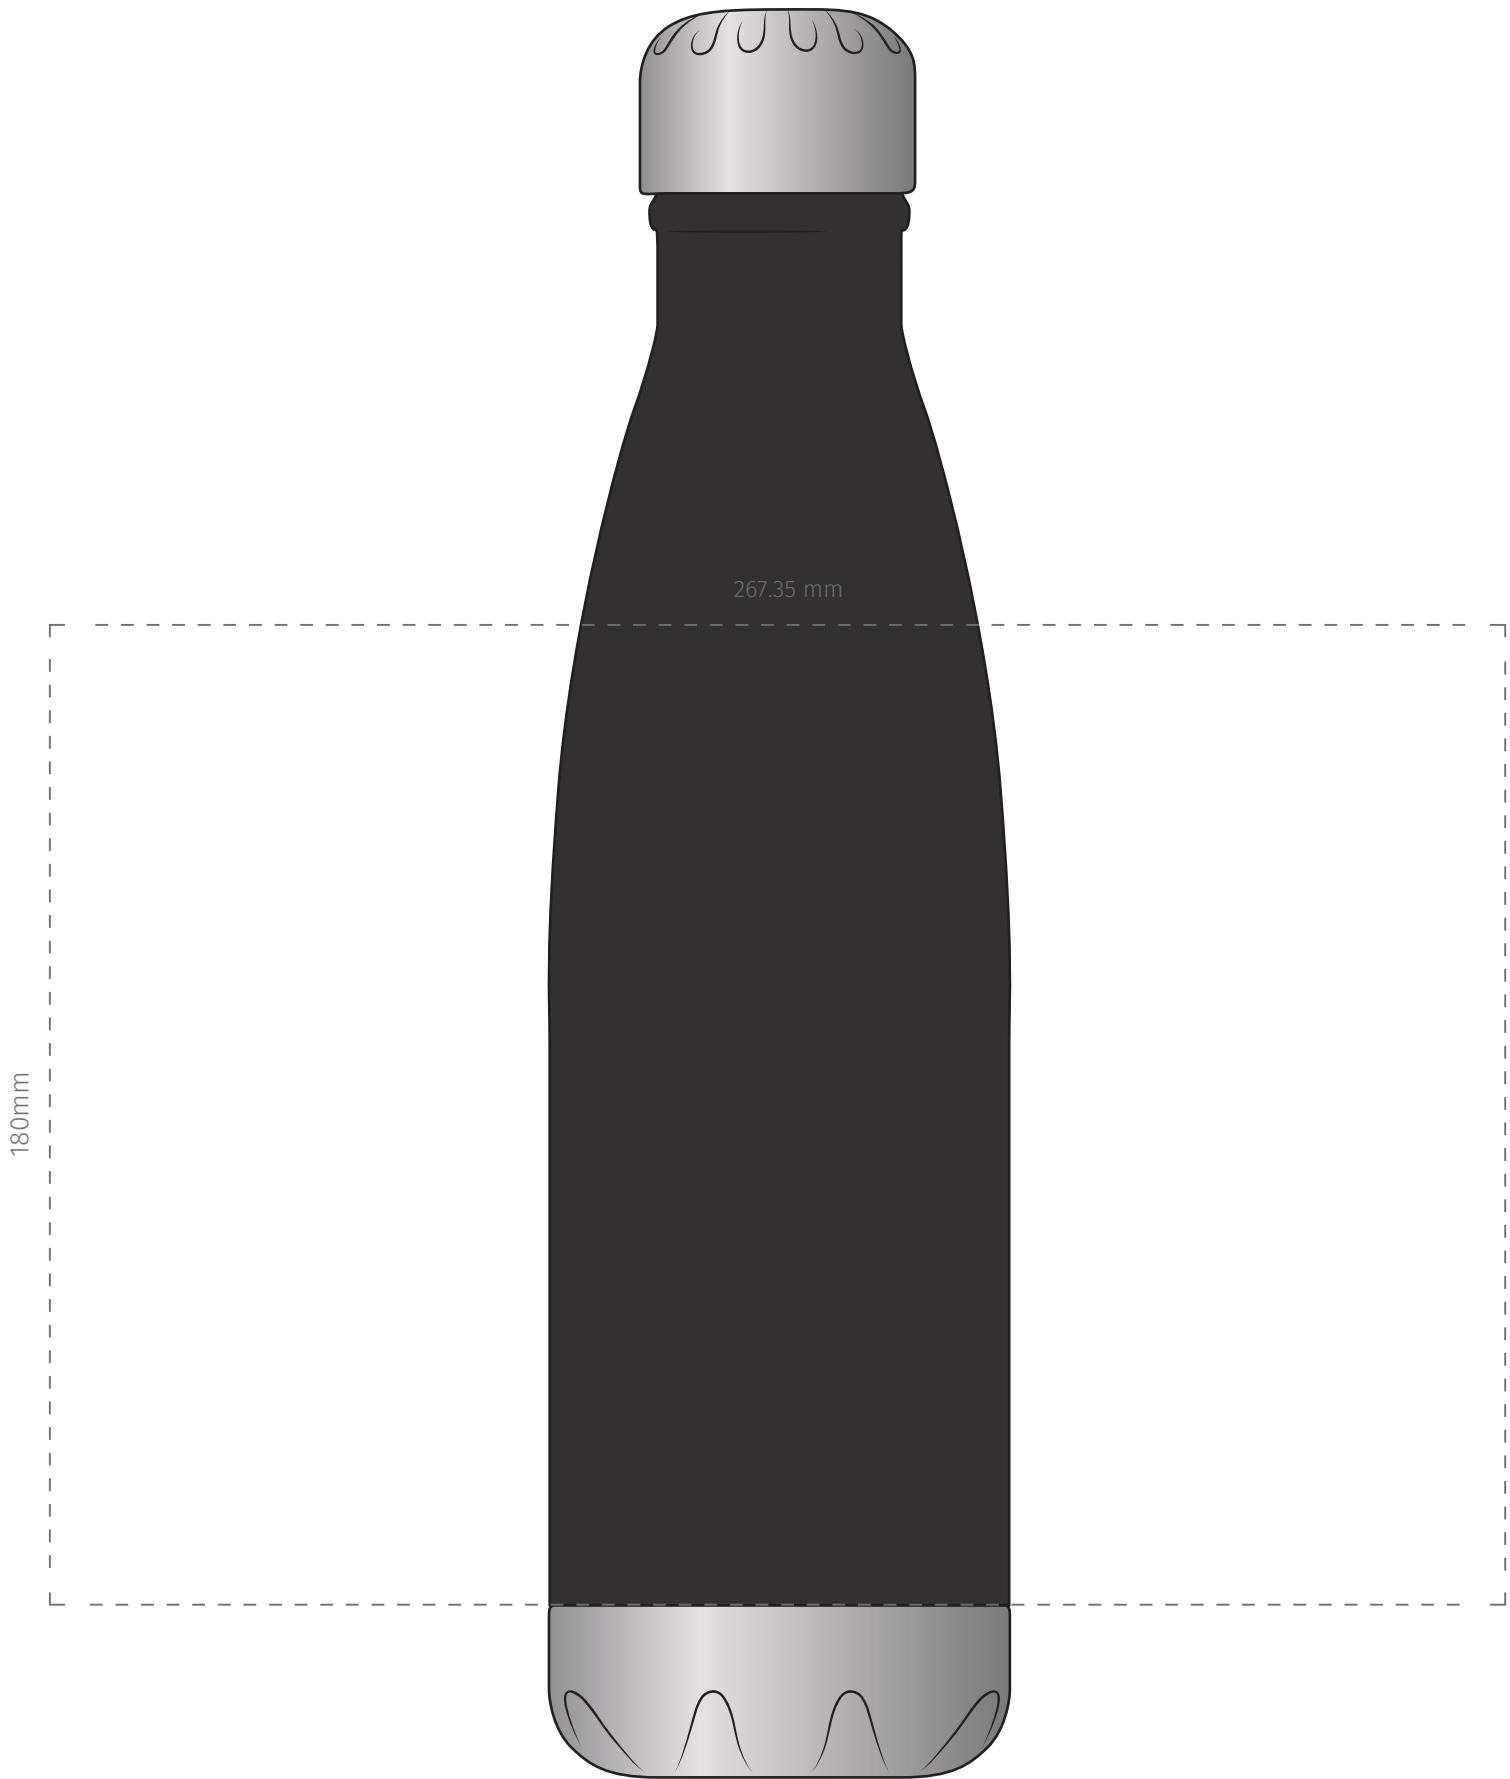

**TEMPLATE:**  
■ 1L THERMO BOTTLE

BRANDING Engrave  
Max engrave area 70 x 110mm

Item shown at 80% actual size when viewed on A4 paper

**TEMPLATE:**  
■ 1L THERMO BOTTLE

BRANDING Screen

Max print area 120 x 100mm

Item shown at 80% actual size when viewed on A4 paper

**TEMPLATE:**  
■ 1L THERMO BOTTLE

Item shown at 70% actual size when viewed on A4 paper

**Disclaimer:** Height of branding area can be increased, however quality may be lost (depending on the design)

BRANDING Digital Rotary  
Max print area 267.35 x 180mm